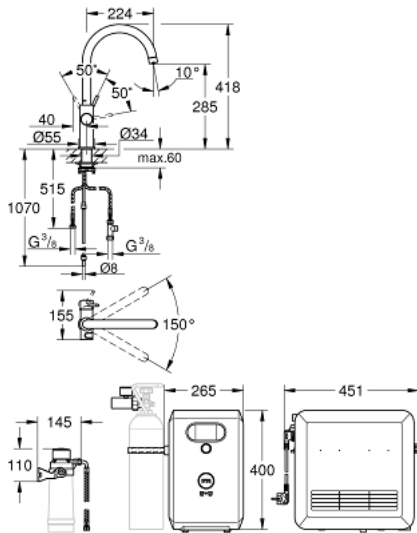

## 31 323 002 GROHE BLUE PROFESSIONAL PIPĂ TIP C KIT